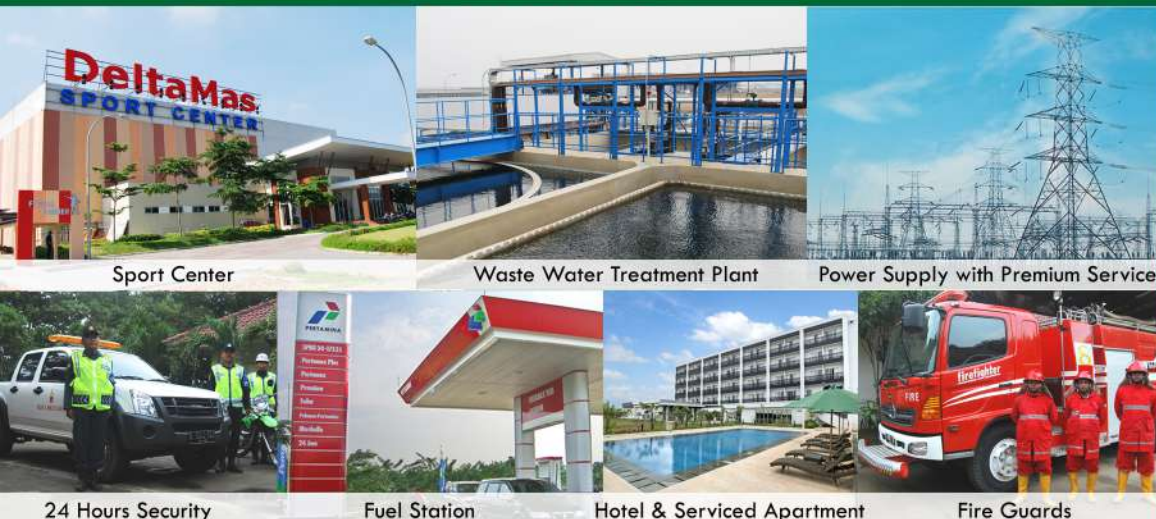

FACILITIES

PT. Puradelta Lestari, Tbk

Marketing Office Kota Deltamas : Jl. Tol Jakarta-Cikampek Km 37 Cikarang Pusat, Bekasi 17530 - Indonesia

Phone : +62 21 8997 1188

Faximile : +62 21 8997 2028

Email : sales@deltamas.co.id

Website : www.deltamas.id

Data, illustrations and specification featured in this brochures are based on situation and condition in planning timespan and subject to change without prior notice. The Developer reserves the right to modify any parts of the building prior to completion as directed or approved by appropriate authorities. While every reasonable care has been taken in preparing this brochure, the Developer and Design Studio cannot be held responsible for any inaccuracy in this contents.