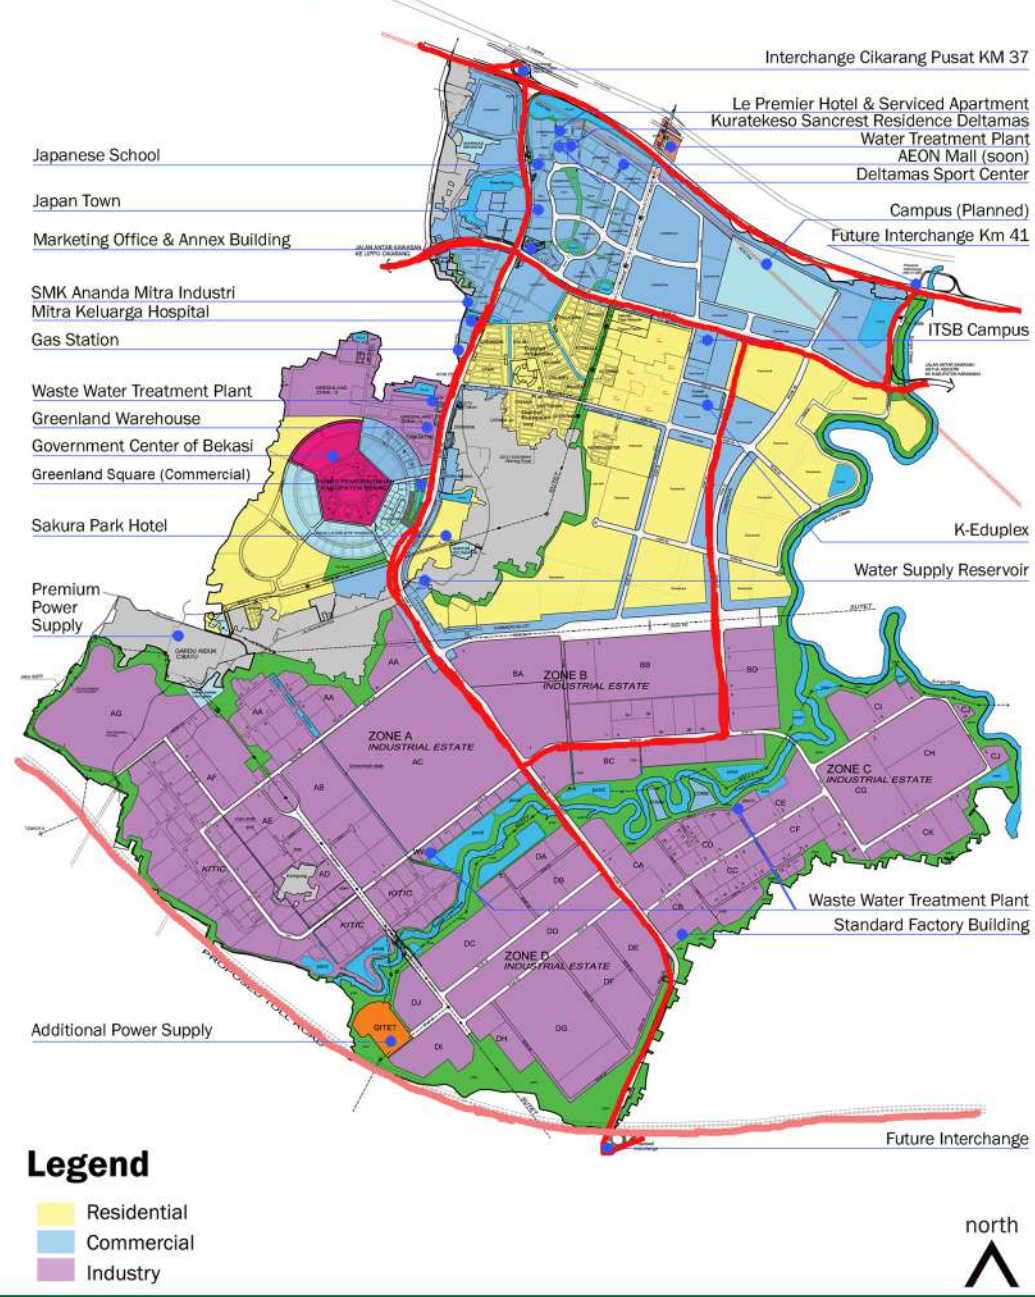

MASTER PLAN