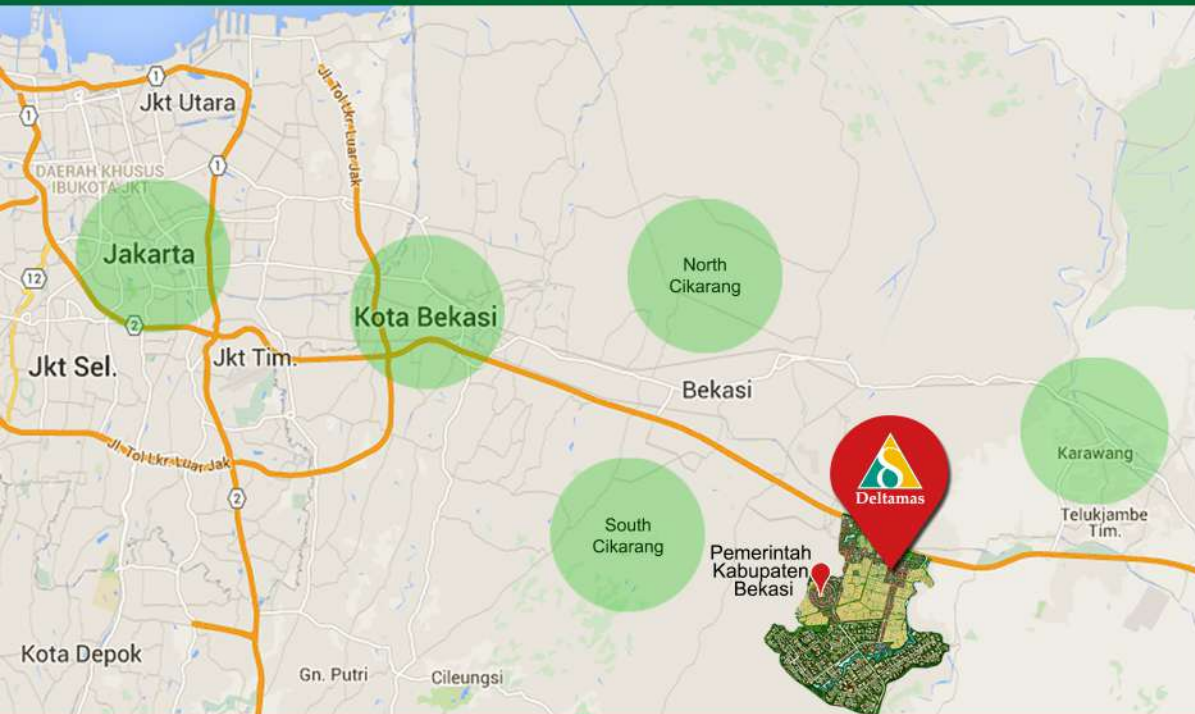

LOCATION MAP